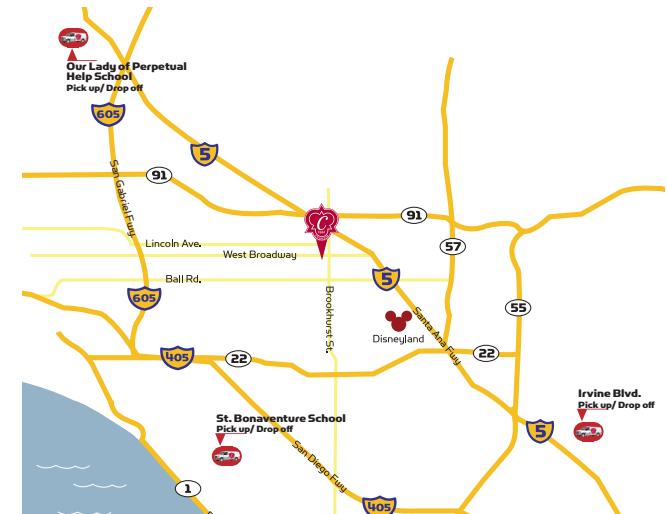

Routes

Did You Know...

... the approximate driving time from:

Costa Mesa to Connelly – 23 minutes

Downey to Connelly – 24 minutes

Huntington Beach to Connelly – 35 minutes

Irvine to Connelly – 20 minutes

Long Beach to Connelly – 34 minutes

Los Alamitos to Connelly – 24 minutes

Mission Viejo to Connelly – 28 minutes

Orange to Connelly – 12 minutes

Tustin to Connelly – 14 minutes

Westminster to Connelly – 22 minutes

Yorba Linda to Connelly – 17 minutes

Above information is from www.travelmath.com