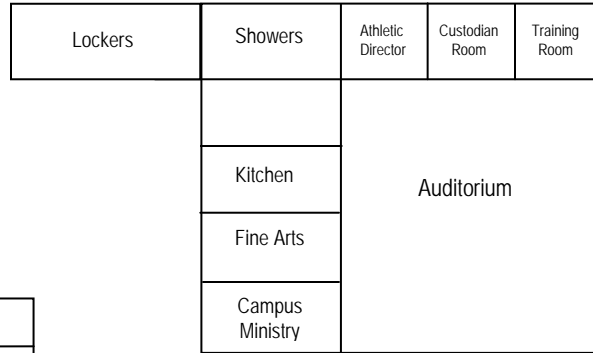

CAMPUS MAP 2011-2012

CORNELIA CONNELLY SCHOOL
2323 W. Broadway
Anaheim, California

Future Site of the
Cornelia Connelly Sports
and Arts Complex

- A = Head of School's Office
- B = Development Dept. Offices
- C = Asst. Head of School's Office
- D = Health Room
- E = Admissions Office
- F = Admin. Asst.
- G = Kitchen
- H = Finance Offices
- I = Reception

- J = Faculty Lunch Room
- K = Faculty Workroom
- L = Conference Room
- M = Matt Doyle Center