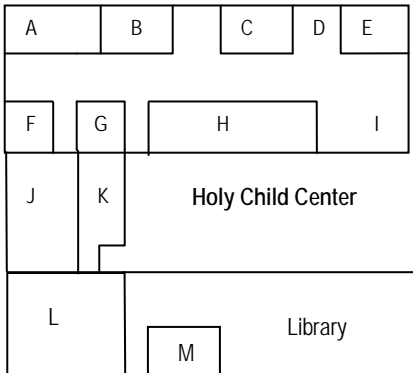

CAMPUS MAP 2011-2012

CORNELIA CONNELLY SCHOOL
2323 W. Broadway
Anaheim, California

Future Site of the
Cornelia Connelly Sports
and Arts Complex

- A = Head of School's Office
- B = Development Dept. Offices
- C = Asst. Head of School's Office
- D = Health Room
- E = Admissions Office
- F = Admin. Asst.
- G = Kitchen
- H = Finance Offices
- I = Reception

- J = Faculty Lunch Room
- K = Faculty Workroom
- L = Conference Room
- M = Matt Doyle Center