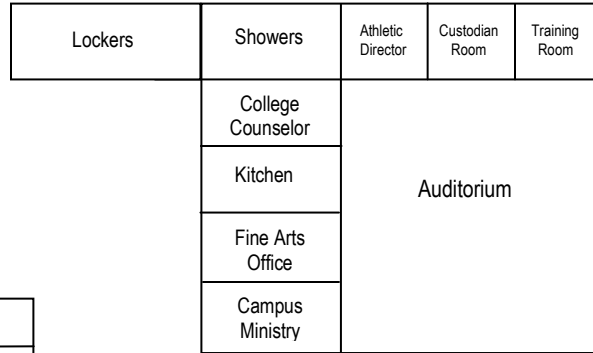

# CAMPUS MAP

CORNELIA CONNELLY SCHOOL

2323 W. Broadway

Anaheim, California

714-776-1717

www.connellyhs.org

- A = Head of School's Office
- B = Development Offices
- C = Asst. Head of School's Office
- D = Health Room
- E = Admissions Office
- F = Admin. Asst.
- G = Kitchen
- H = Finance Offices
- I = Reception

- J = Faculty Lunch Room
- K = Faculty Workroom
- L = Conference Room
- M = Matt Doyle Center