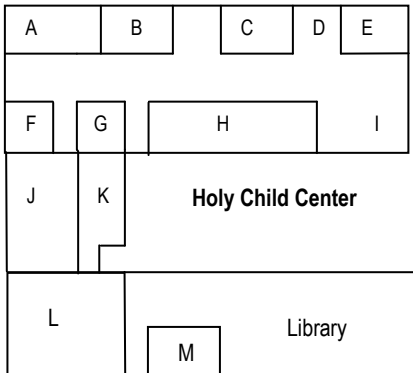

# CAMPUS MAP

CORNELIA CONNELLY SCHOOL

2323 W. Broadway

Anaheim, California

714-776-1717

www.connellyhs.org

- A = Head of School's Office
- B = Development Offices
- C = Asst. Head of School's Office
- D = Health Room
- E = Admissions Office
- F = Admin. Asst.
- G = Kitchen
- H = Finance Offices
- I = Reception

- J = Faculty Lunch Room
- K = Faculty Workroom
- L = Conference Room
- M = Matt Doyle Center